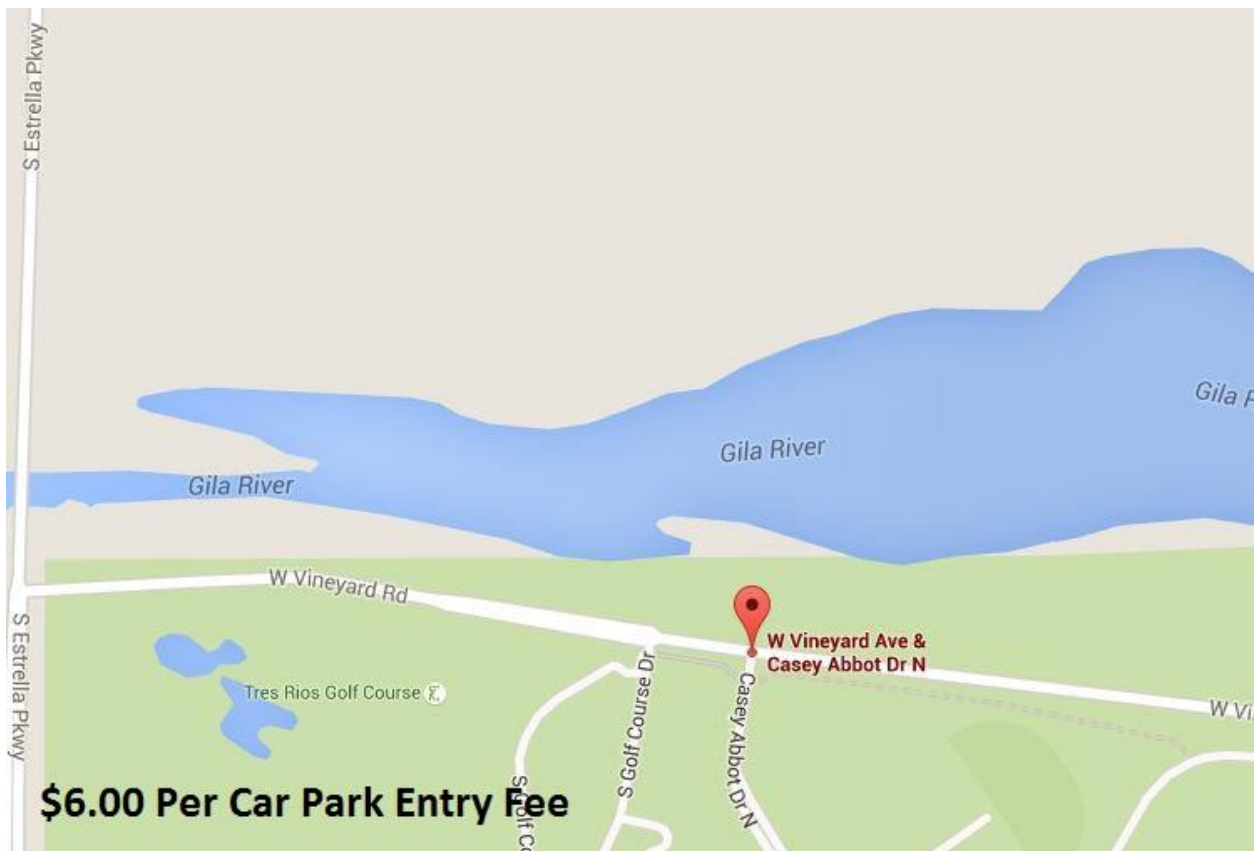

Directions

From highway I-10, exit 126 Pebble Creek Parkway – Estrella Parkway. Head south on Estrella Parkway to Vineyard Road. Head east on Vineyard Road | Avenue to Casey Abbot Drive. Head south into the park on Casey Abbot Drive to the park entrance pay station.